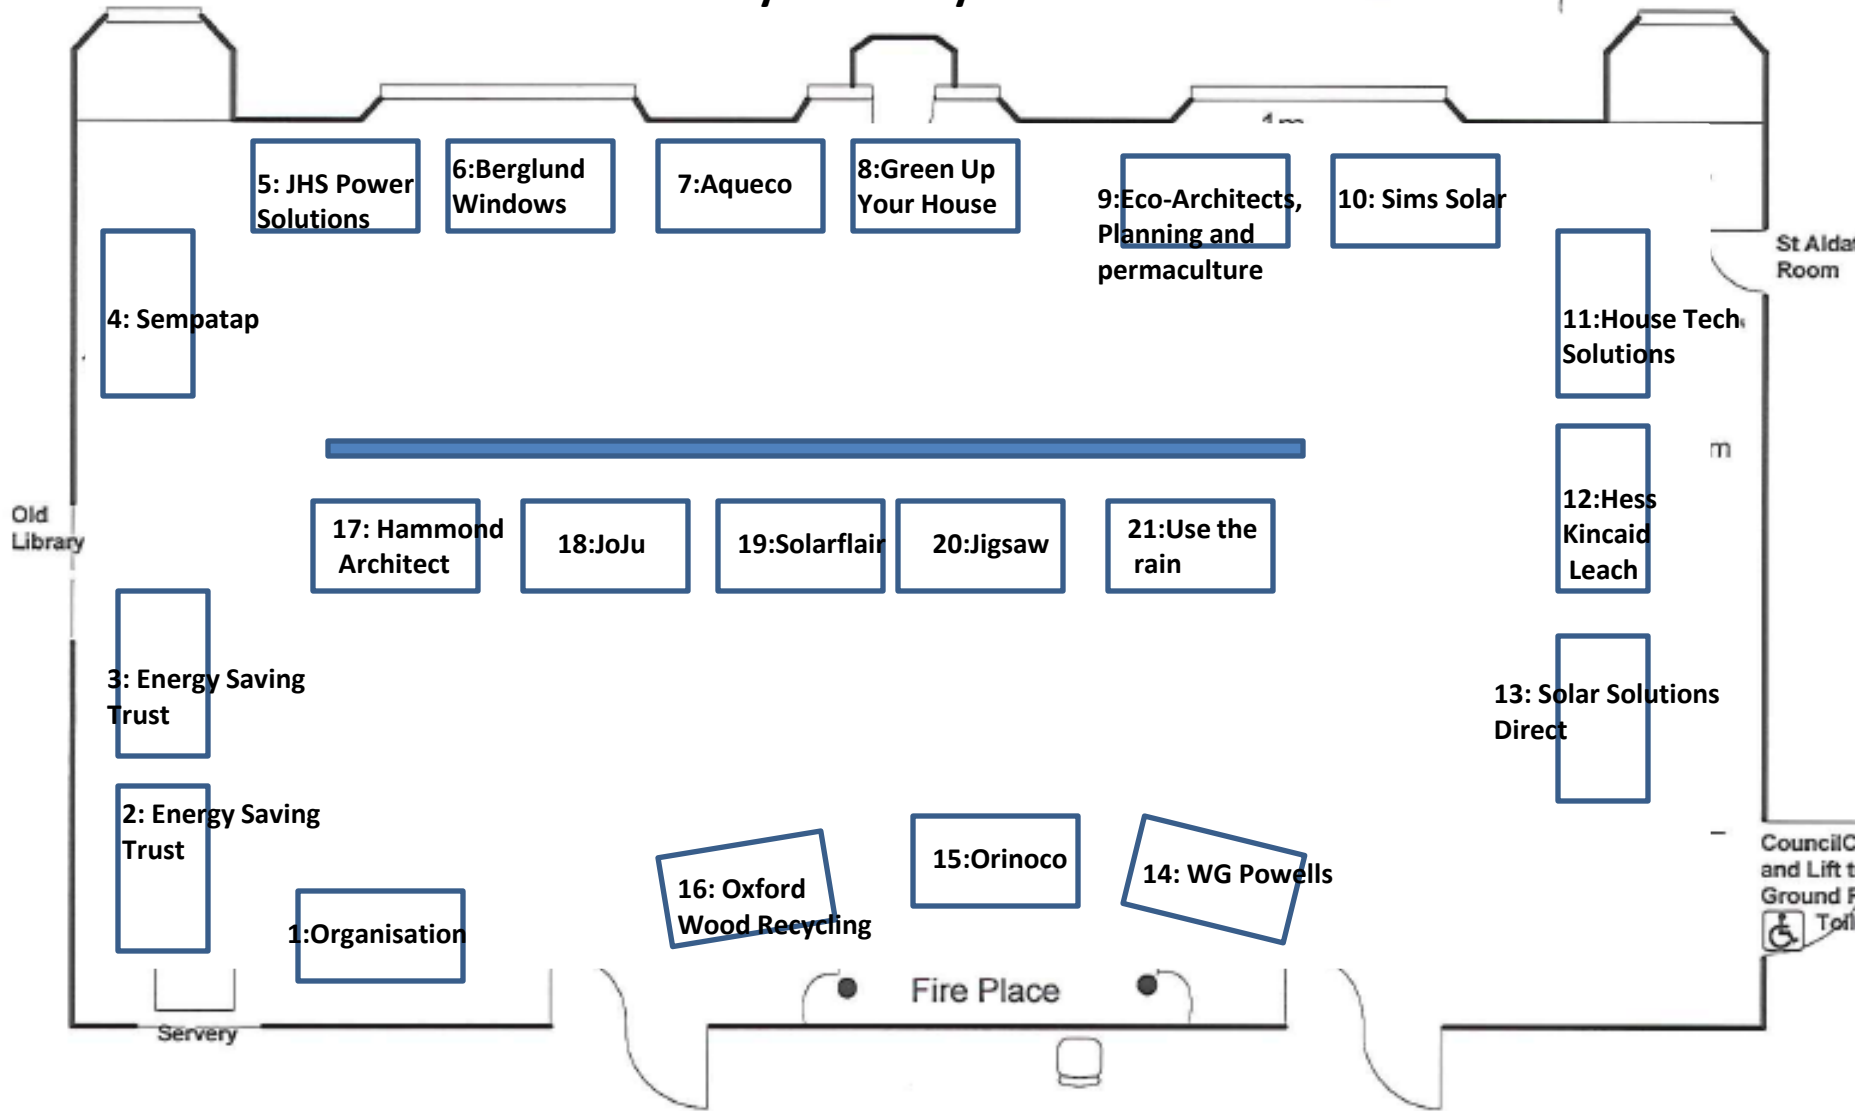

IDEAL GREEN HOME SHOW: Assembly Room layout

6 FT x 2 FT

Room Information:

6' x 2' 4"

30

Good Access

Max permitted

01865 2522205

Public address and

Toilets

IDEAL GREEN HOME SHOW: Old Library room layout

Room Information:

- 
 Good Access
- 
- 
 01865 252835
- 
 40 floor mounted 13 amp power outlets
- 
 Voice enhancement and loop system available by prior