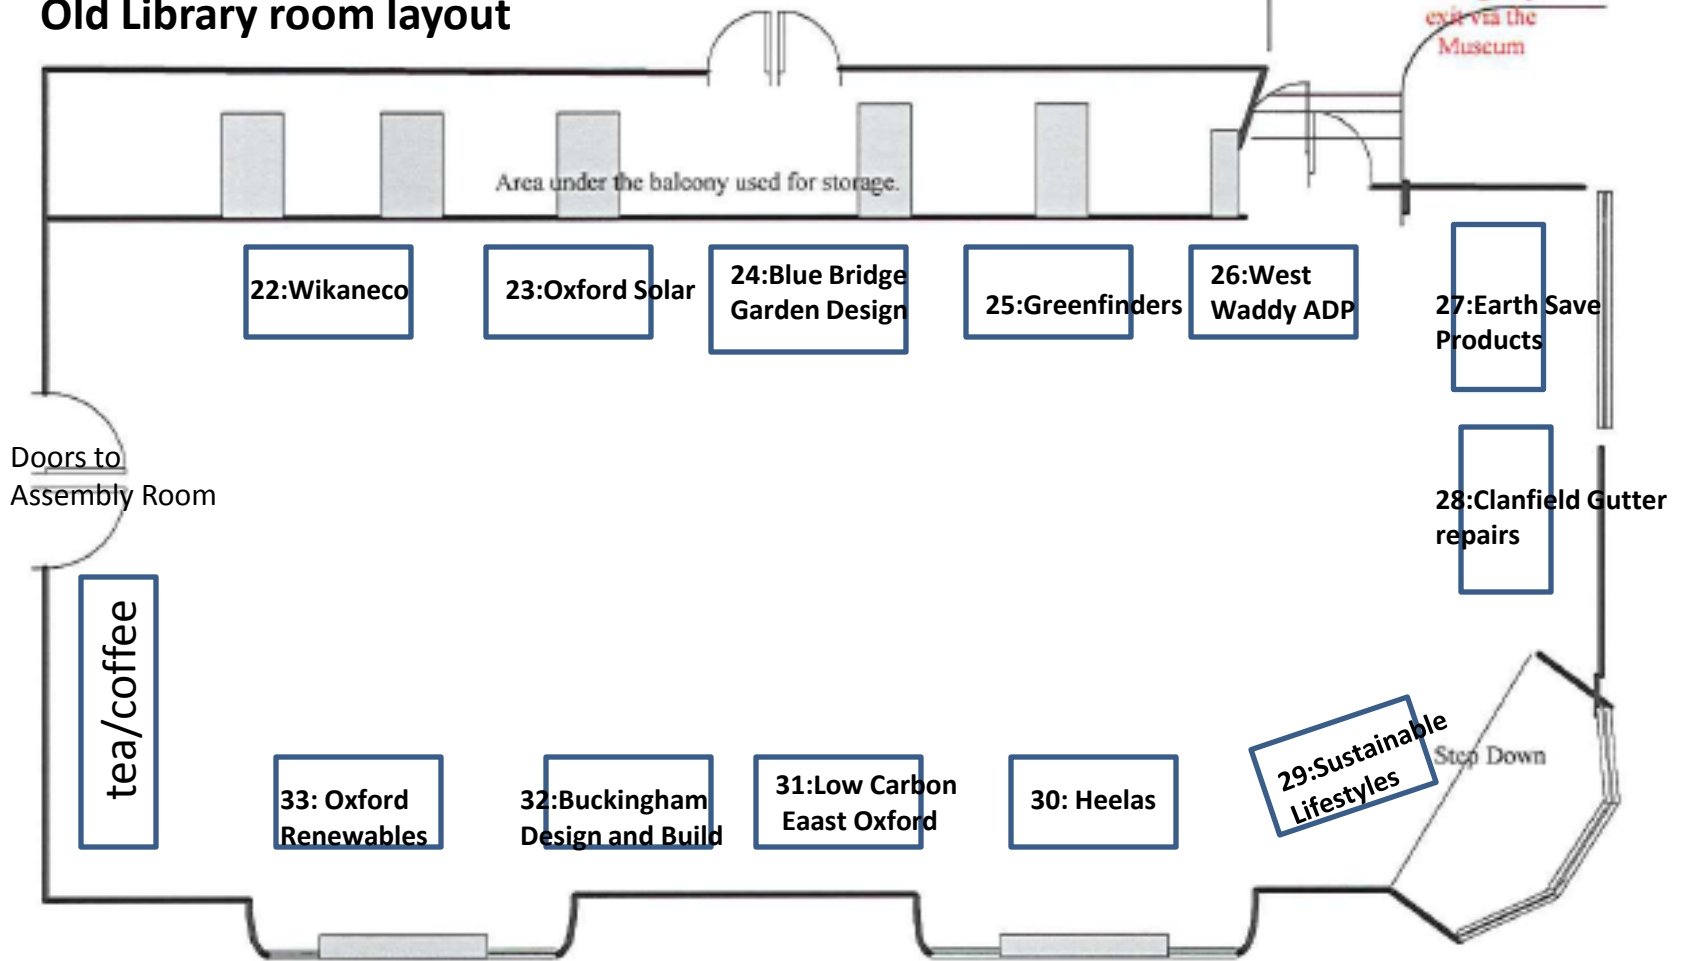

IDEAL GREEN HOME SHOW: Assembly Room layout

6 FT x 2 FT

Room Information:

6' x 2' 4"

30

Good Access

Max permitted

01865 2522205

Public address and

Toilets

IDEAL GREEN HOME SHOW: Old Library room layout

Room Information:

- 
 Good Access
- 
- 
 01865 252835
- 
 40 floor mounted 13 amp power outlets
- 
 Voice enhancement and loop system available by prior