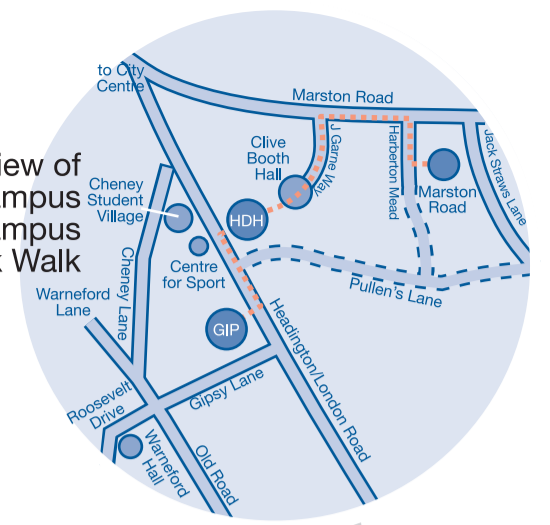

The Useful Stuff Map

HEADINGTON CAMPUS

To City Centre

To Health and Social Care Campus via Marston Road and Jack Straw's Lane

B1 Buses to Headington and Wheatley U1/U5/7/8/9/108/261/275/280

Overall View of Headington Campus showing Campus Link Walk

Walking access to Clive Booth Hall and Health and Social Care Campus (via John Game Way)

ROOM G119
GIBBS BUILDING
FIRST FLOOR
ROOM 19

KEY:

Toilets	Bar
Accessible Toilets	Television
Accessible Parking	Telephone
Ramp	Postbox
Lift	Photocopiers
Bike Racks	Book Deposit Box
Bike Boxes	Benches
Recycling	Photo Booth
Bus Stop	Bank/Cash Point
Steps	Students' Union Shop
Food and Drink (incl. organic food)	Blackwells Bookshop
Sandwiches and Drinks	Muslim Prayer Rooms
Vending Machines (1/2 indicates floor)	Japanese Room
Water Dispenser	Studental (Dentist)
Free Water (free in all bars)	Medical Centre