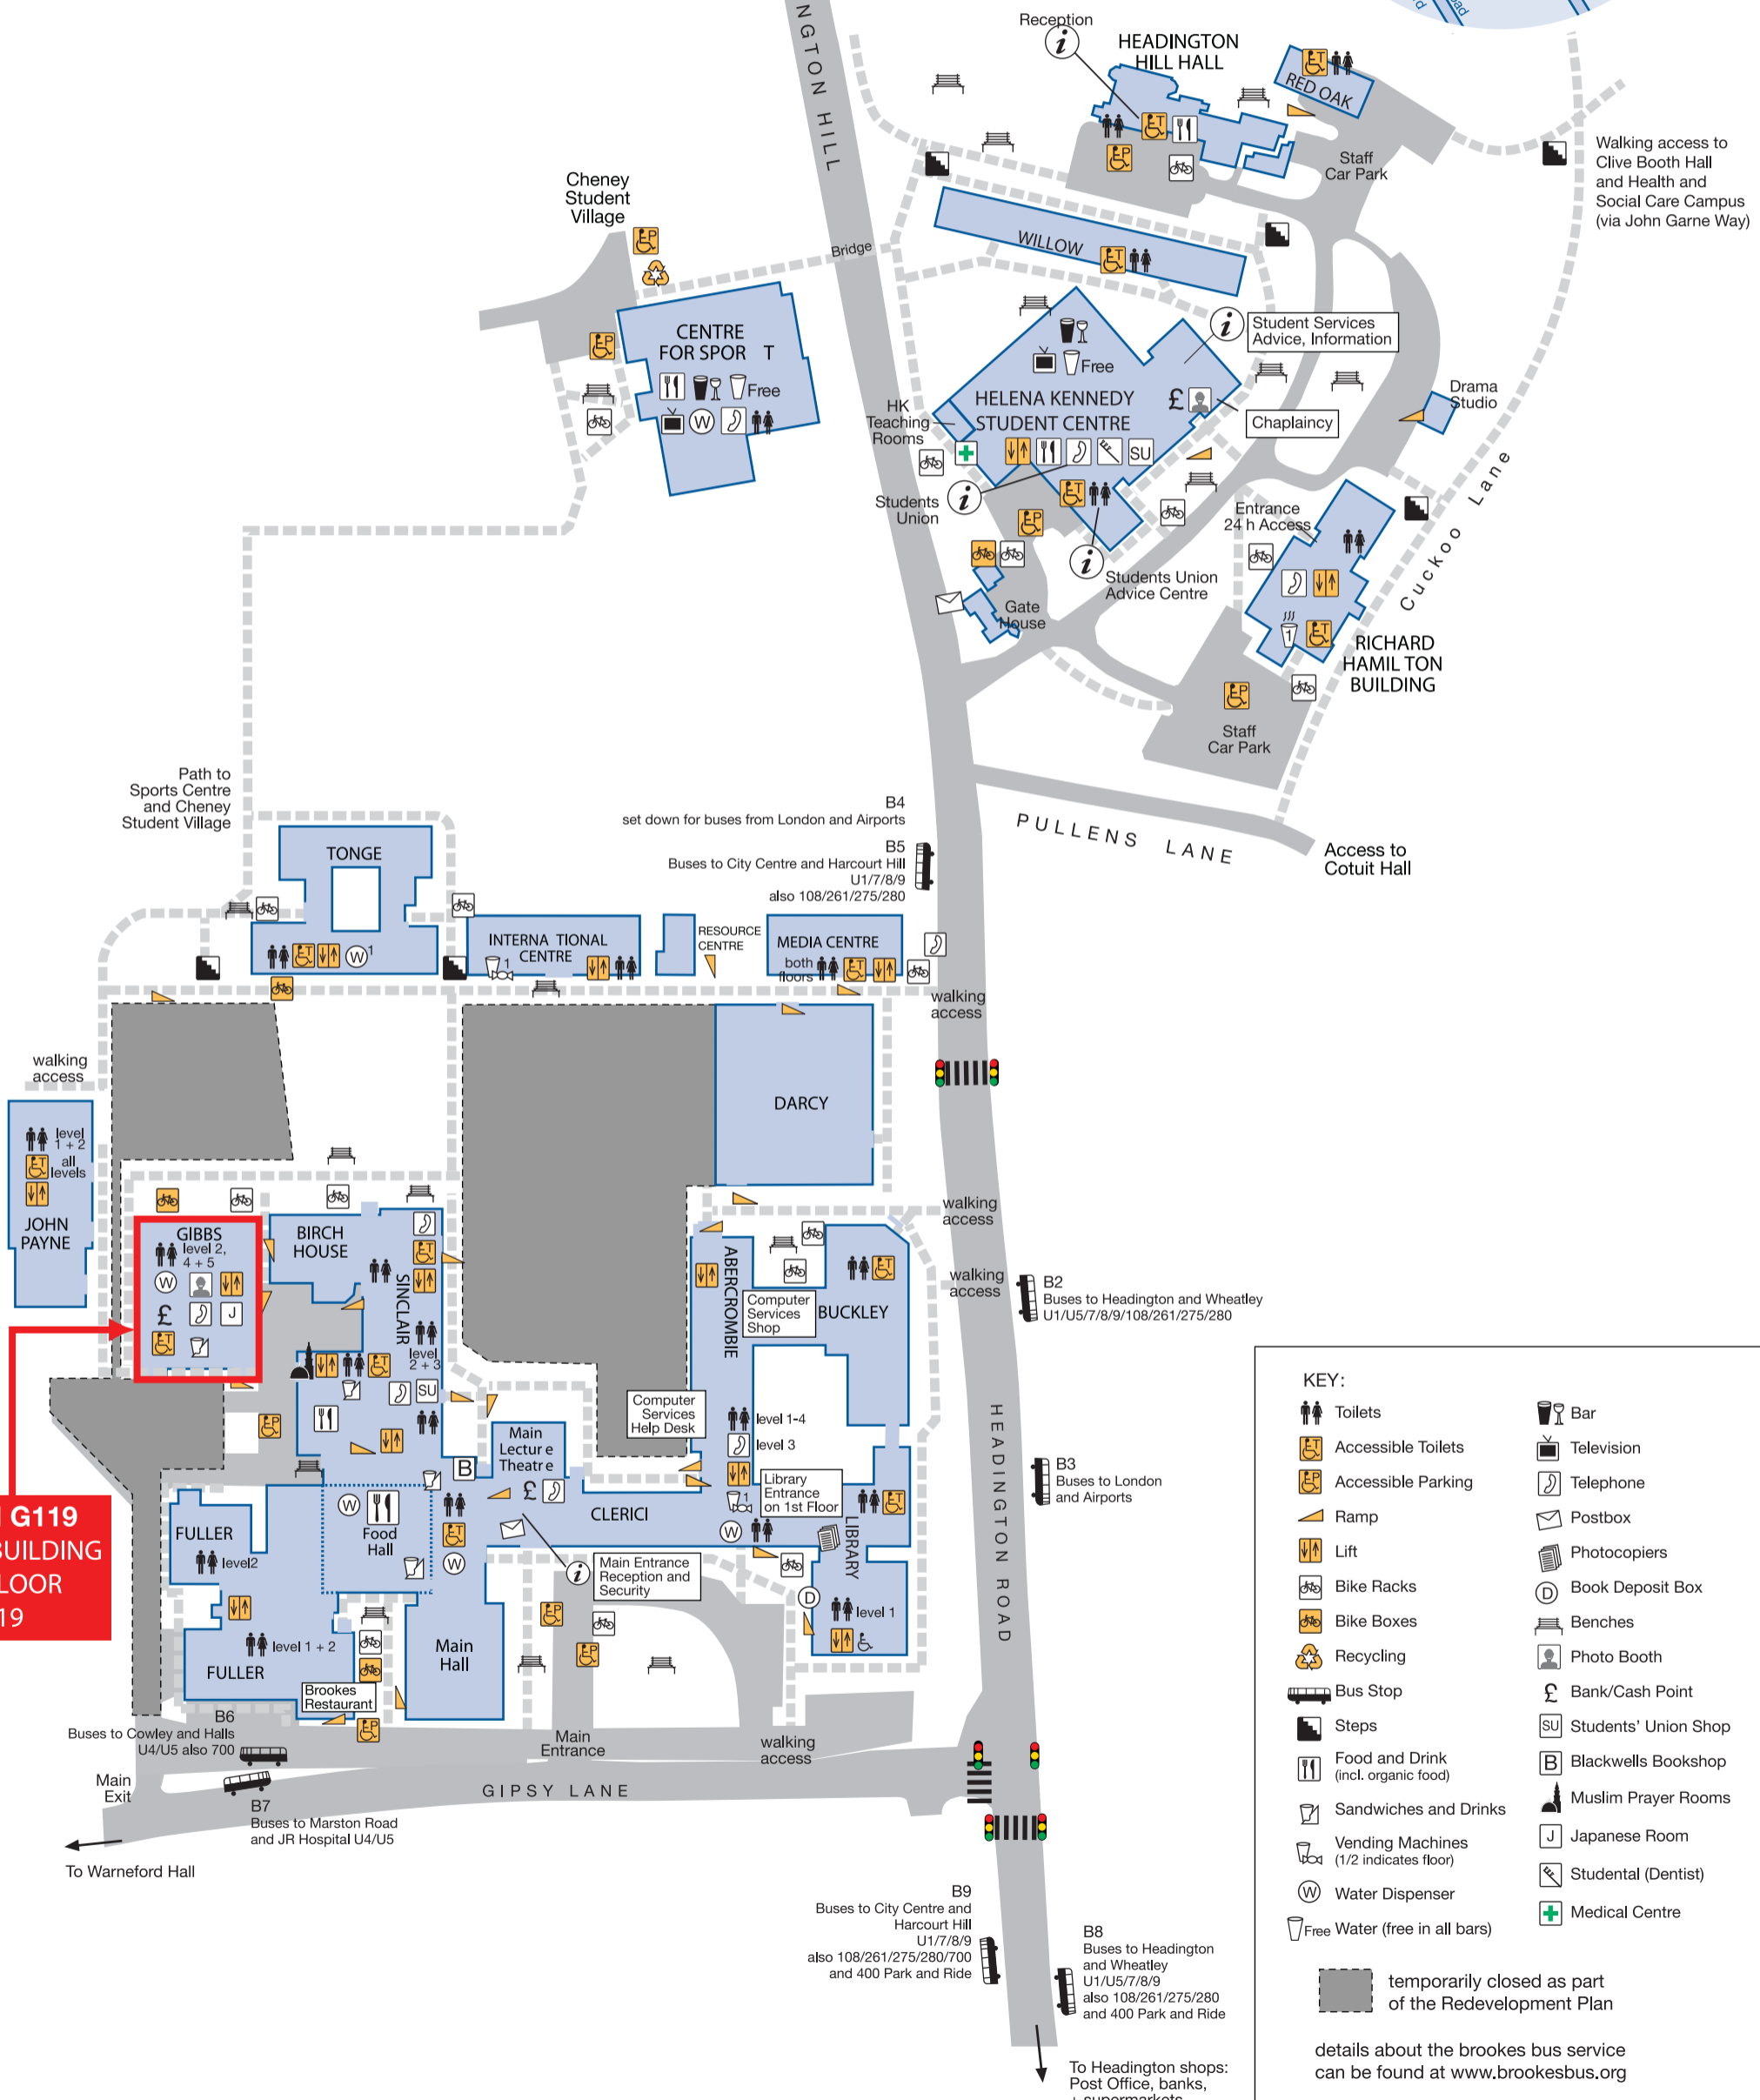

The Useful Stuff Map

HEADINGTON CAMPUS

To City Centre

To Health and Social Care Campus via Marston Road and Jack Straw's Lane

B1 Buses to Headington and Wheatley U1/U5/7/8/9/108/261/275/280

Overall View of Headington Campus showing Campus Link Walk

Walking access to Clive Booth Hall and Health and Social Care Campus (via John Game Way)

ROOM G119
GIBBS BUILDING
FIRST FLOOR
ROOM 19

KEY:

Toilets	Bar
Accessible Toilets	Television
Accessible Parking	Telephone
Ramp	Postbox
Lift	Photocopiers
Bike Racks	Book Deposit Box
Bike Boxes	Benches
Recycling	Photo Booth
Bus Stop	Bank/Cash Point
Steps	Students' Union Shop
Food and Drink (incl. organic food)	Blackwells Bookshop
Sandwiches and Drinks	Muslim Prayer Rooms
Vending Machines (1/2 indicates floor)	Japanese Room
Water Dispenser	Studental (Dentist)
Free Water (free in all bars)	Medical Centre

temporarily closed as part of the Redevelopment Plan

details about the brookes bus service can be found at www.brookesbus.org